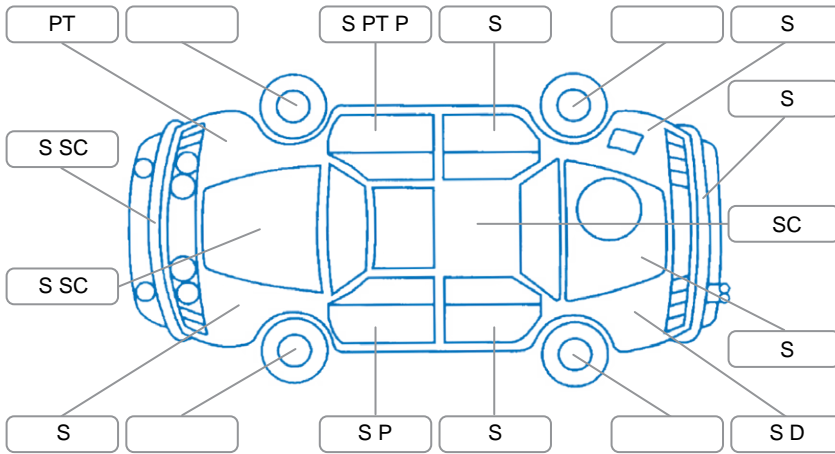

Report ID:	24,876,327	Version:	1
Created:	27 Mar 2026		

Make:	Hyundai	Model:	Santa FE
Body Style:	SUV	Year:	2021
Rego No.:	NZG895	Rego Expiry:	30 Jun 2026
WoF Expiry:	30 Jan 2027	Odometer:	211,605 Kms
Good No.:	24876327	VIN:	KMHS281HWMU410736
Next Service:	208,000kms	Service History:	Yes

Key
 S = Scratch R = Rust C = Crack * = Decals W = Significant scuffs
 D = Dent PT = Paint defect P = Pin dent SC = Stone Chips

Note: some defects and blemishes may not be displayed in the diagram

Body Inspection Comments

Left front inner guard liner is cracked & broken, will bottom part missing.

Conditions During Body Inspection

Wet

Under Carriage and Under Bonnet Inspection Comments

Interior Comments

Seats:	Average
Carpets:	Good
Panels:	Average
Dashboard:	Good