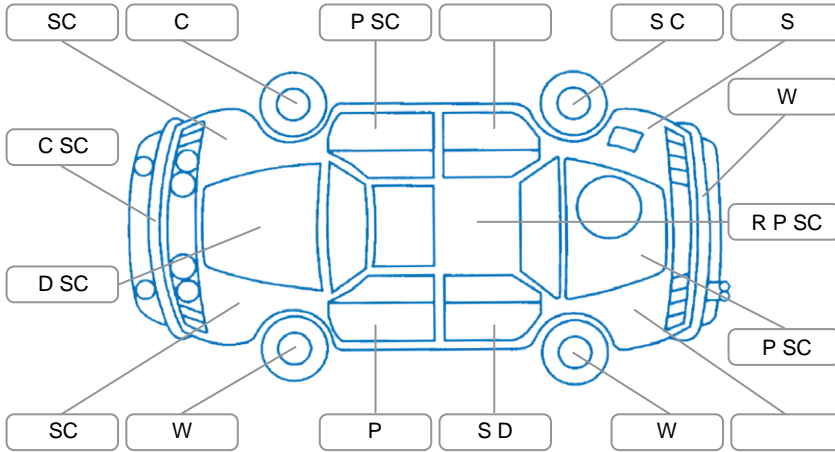

Make:	Toyota	Model:	Corolla
Body Style:	Sedan	Year:	2013
Rego No.:	MKY902	Rego Expiry:	26 Nov 2026
WoF Expiry:	19 May 2026	Odometer:	106,321 Kms
Good No.:	24876294	VIN:	JTNBU56E80J107462
Next Service:	107,036kms	Service History:	Yes

**Key**

S = Scratch    R = Rust    C = Crack    \* = Decals    W = Significant scuffs  
 D = Dent    PT = Paint defect    P = Pin dent    SC = Stone Chips

Note: some defects and blemishes may not be displayed in the diagram