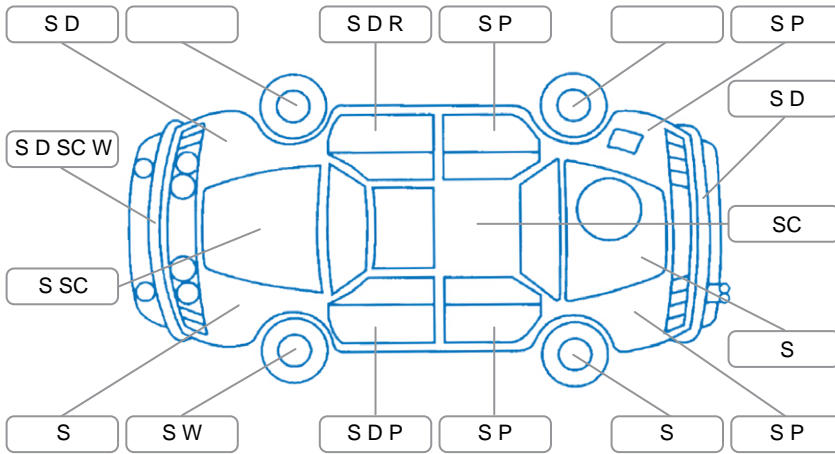

Key
 S = Scratch R = Rust C = Crack * = Decals W = Significant scuffs
 D = Dent PT = Paint defect P = Pin dent SC = Stone Chips

Note: some defects and blemishes may not be displayed in the diagram

Body Inspection Comments

A number of pin dents in both left side doors.

Conditions During Body Inspection

Dry

Under Carriage and Under Bonnet Inspection Comments

Interior Comments

Seats:	Good
Carpets:	Good
Panels:	Good
Dashboard:	Good