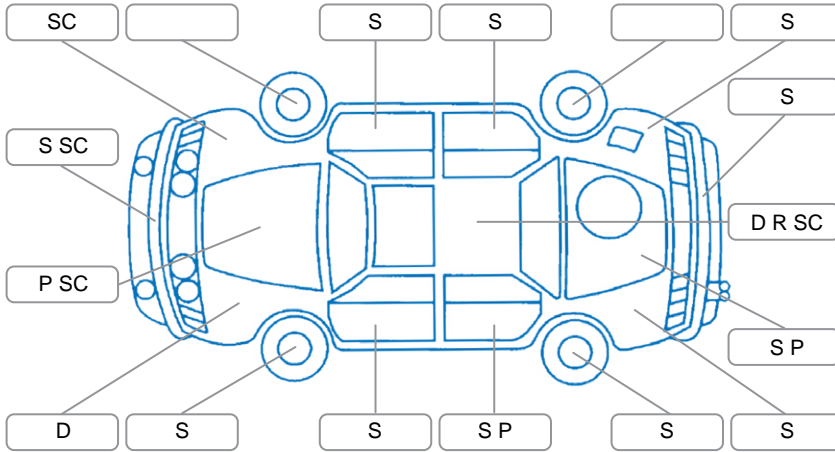

Report ID:	24,876,260	Version:	1
Created:	30 Mar 2026		

Make:	Ford	Model:	Ranger
Body Style:	Utility	Year:	2019
Rego No.:	MJM24	Rego Expiry:	29 May 2026
WoF Expiry:	28 Aug 2026	Odometer:	197,836 Kms
Good No.:	24876260	VIN:	MPBUMFF50KX210662
Next Service:	209,836km's	Service History:	Yes

Key

S = Scratch R = Rust C = Crack * = Decals W = Significant scuffs
 D = Dent PT = Paint defect P = Pin dent SC = Stone Chips

Note: some defects and blemishes may not be displayed in the diagram

Body Inspection Comments

Both front spot light blank covers have the centre missing out of them. Crack in left rear taillight lens. Plastic centre cap missing off left rear wheel. Dent in left rear cab corner.

Conditions During Body Inspection Dry