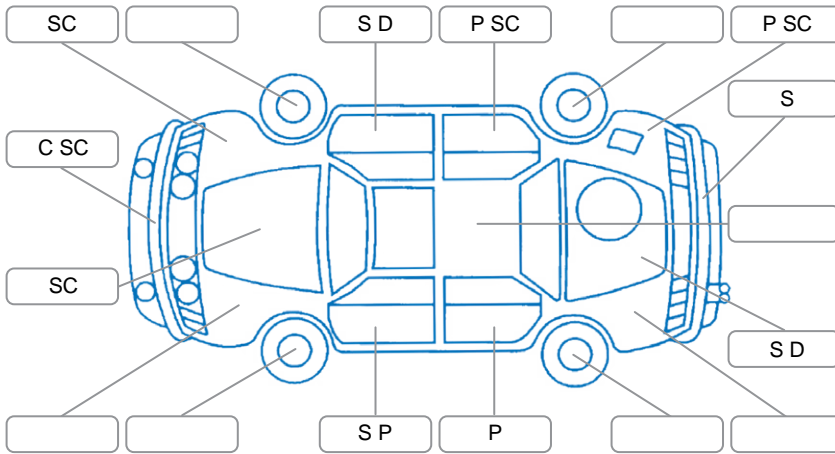

Report ID:	24,876,241	Version:	1
Created:	20 Mar 2026		

Make:	Hyundai	Model:	Santa FE
Body Style:	SUV	Year:	2022
Rego No.:	NZY909	Rego Expiry:	18 Jul 2026
WoF Expiry:	11 Dec 2026	Odometer:	175,598 Kms
Good No.:	24876241	VIN:	KMHS281HWMU414338
Next Service:	180,000kms	Service History:	Yes

Key

S = Scratch R = Rust C = Crack * = Decals W = Significant scuffs
 D = Dent PT = Paint defect P = Pin dent SC = Stone Chips

Note: some defects and blemishes may not be displayed in the diagram

Body Inspection Comments