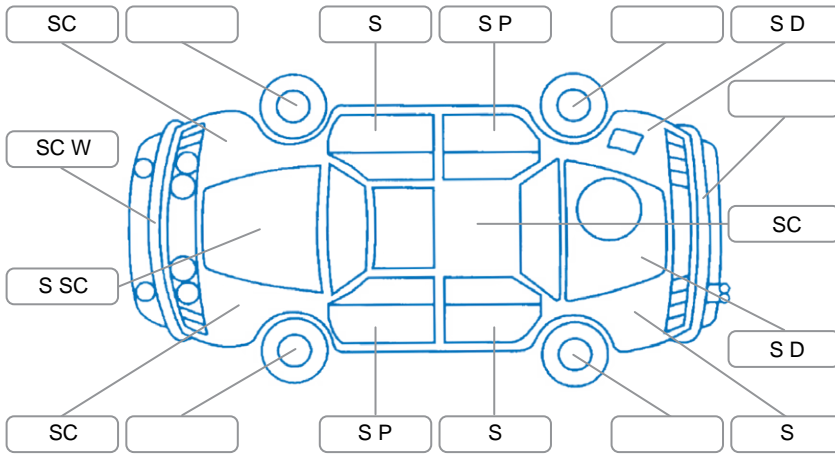

Report ID:	24,876,195	Version:	2
Created:	08 Apr 2026		

Make:	Nissan	Model:	Navara
Body Style:	Utility	Year:	2021
Rego No.:	NYT384	Rego Expiry:	19 Dec 2026
WoF Expiry:	16 Dec 2026	Odometer:	126,531 Kms
Good No.:	24876195	VIN:	MNTCBND23A0012177
Next Service:	141,553kms	Service History:	Yes

Key

S = Scratch R = Rust C = Crack * = Decals W = Significant scuffs
 D = Dent PT = Paint defect P = Pin dent SC = Stone Chips

Note: some defects and blemishes may not be displayed in the diagram

Body Inspection Comments

Roof rack key is missing. Minor dent on left A pillar. Small rip on right rear door seal rubber.

Conditions During Body Inspection Dry

Under Carriage and Under Bonnet Inspection Comments

Interior Comments

Seats:	Side of right front base pad is worn.
Carpets:	Good
Panels:	Good
Dashboard:	Good

General Comments

Road Conditions During Test Drive	Dry		
Engine Timing Mechanism	Timing Chain		
Evidence of Cam Belt Replacement	<input type="checkbox"/> Yes	<input type="checkbox"/> No	Kms
Inspected by:	Yuki Itohara		
Published by:	Glen Charlton		
Inspection Date:	17 Mar 2026		