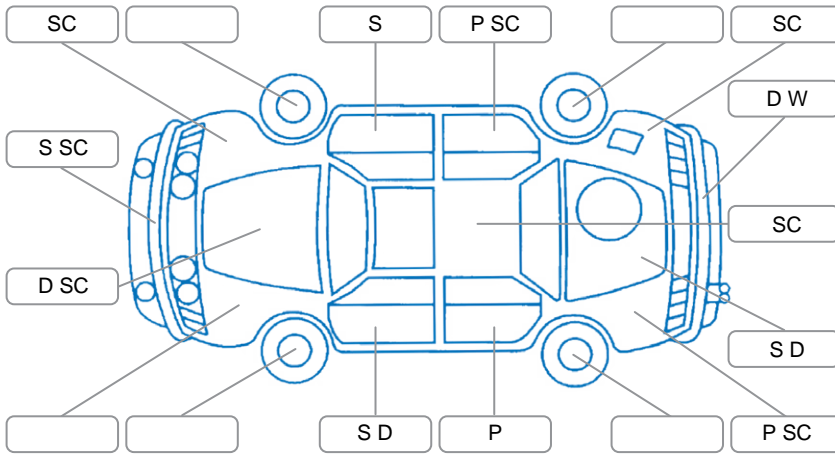

Report ID:	24,876,169	Version:	1
Created:	16 Mar 2026		

Make:	Holden	Model:	Colorado
Body Style:	Utility	Year:	2019
Rego No.:	MHR169	Rego Expiry:	26 May 2026
WoF Expiry:	03 Nov 2026	Odometer:	154,287 Kms
Good No.:	24876169	VIN:	MMU148CK0LH608903
Next Service:	165,000kms	Service History:	Yes

**Key**

S = Scratch    R = Rust    C = Crack    \* = Decals    W = Significant scuffs  
 D = Dent    PT = Paint defect    P = Pin dent    SC = Stone Chips

Note: some defects and blemishes may not be displayed in the diagram