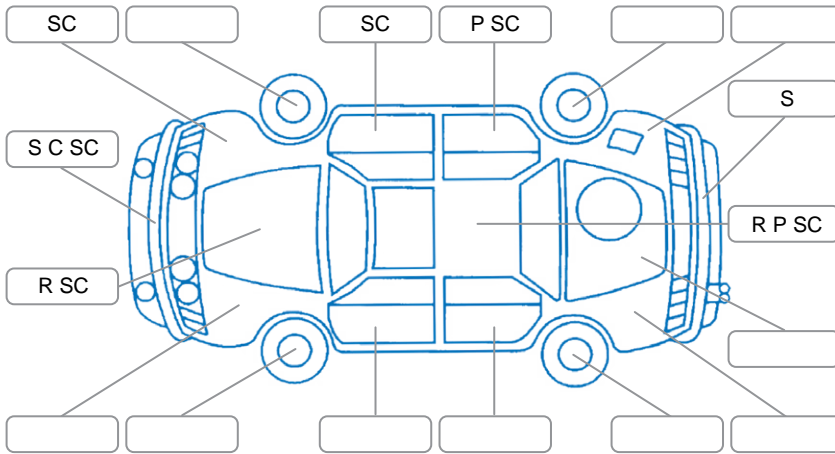

Report ID:	24,876,148	Version:	1
Created:	18 Mar 2026		

Make:	Mitsubishi	Model:	ASX
Body Style:	SUV	Year:	2019
Rego No.:	MDM230	Rego Expiry:	16 Aug 2026
WoF Expiry:	16 Jun 2026	Odometer:	86,268 Kms
Good No.:	24876148	VIN:	JMFXLGA8WKU000421
Next Service:	96,472kms	Service History:	Yes

Key
 S = Scratch R = Rust C = Crack * = Decals W = Significant scuffs
 D = Dent PT = Paint defect P = Pin dent SC = Stone Chips

Note: some defects and blemishes may not be displayed in the diagram

Body Inspection Comments