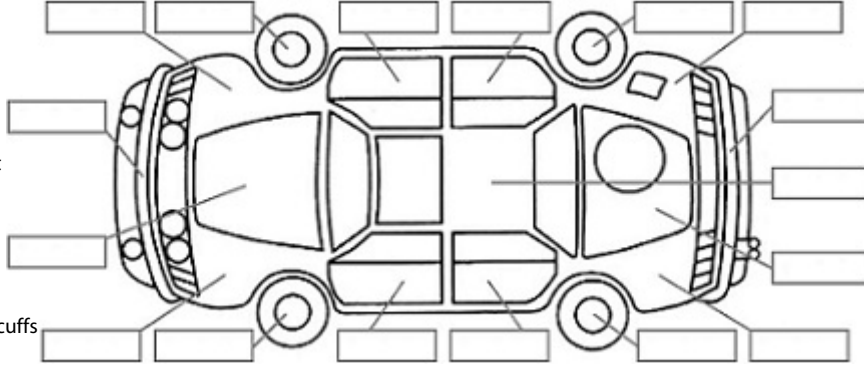

<b>Make:</b> Honda	<b>Model:</b> Vezel	<b>Body Style:</b> Hatchback
<b>Year:</b> 2014	<b>Registration:</b>	<b>Reg Expiry:</b>
<b>WoF Expiry:</b> 18 Oct 2024	<b>Odometer:</b> 100,782 Kms	<b>Good No:</b> 24391017
<b>VIN:</b> 7AT08GDHX2302377C	<b>Next Service:</b> 110,782 km	<b>Service History:</b> No

**Key:**

- S = scratch
- D = dent
- R = rust
- PT = paint defect
- C = crack
- P = pin dent
- \* = decals
- SC = stone chips
- W = significant scuffs

Body Inspection Comments

Note: some defects & blemishes may not be displayed in the diagram