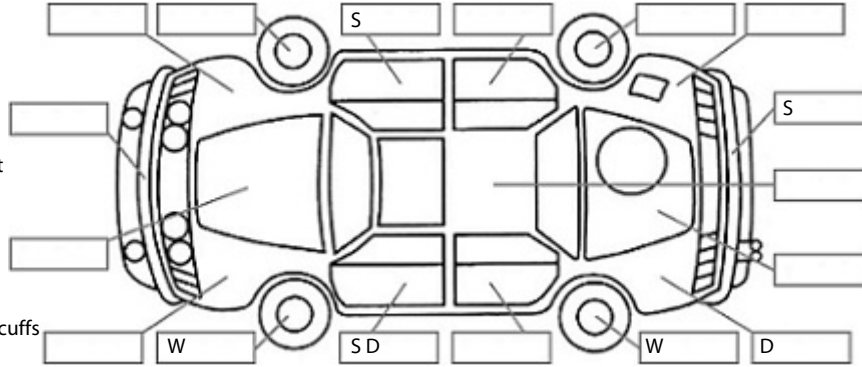

Key:

- S = scratch
- D = dent
- R = rust
- PT = paint defect
- C = crack
- P = pin dent
- * = decals
- SC = stone chips
- W = significant scuffs

Body Inspection Comments

Roof lining torn.
LH door sun film torn.

Note: some defects & blemishes may not be displayed in the diagram

Conditions During Body Inspection: Wet

Under Carriage & Under Bonnet Inspection Comments

2Wheel drive.
Engine oil leaks.

Interior Comments