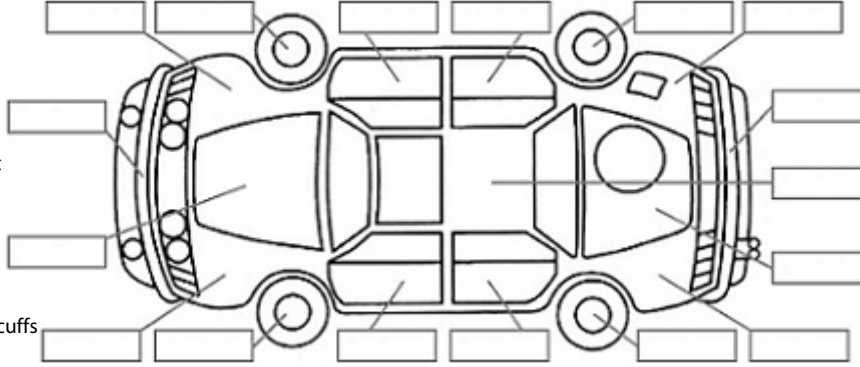

Make: Lexus	Model: CT	Body Style:
Year: 2011	Registration:	Reg Expiry:
WoF Expiry: 01 Aug 2024	Odometer: 100,185 Kms	Good No: 23625233
VIN:	Next Service: 110,100 km	Service History: No

Note: This report is not a warranty

Key:

- S = scratch
- D = dent
- R = rust
- PT = paint defect
- C = crack
- P = pin dent
- * = decals
- SC = stone chips
- W = significant scuffs

Body Inspection Comments

Note: some defects & blemishes may not be displayed in the diagram