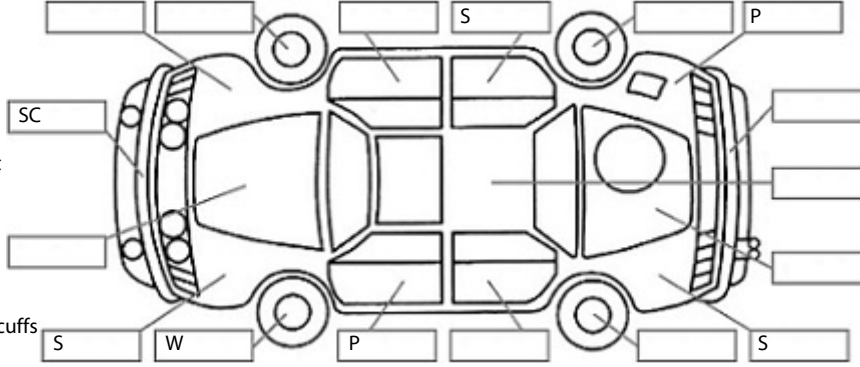

<b>Make:</b> Hyundai	<b>Model:</b> Kona	<b>Body Style:</b> SUV
<b>Year:</b> 2022	<b>Registration:</b> PBL686	<b>Reg Expiry:</b> 20 Feb 2025
<b>WoF Expiry:</b> 14 Jan 2026	<b>Odometer:</b> 30,179 Kms	<b>Good No:</b> 23050898
<b>VIN:</b> KMHK281BTMU832602	<b>Next Service:</b> 36,565 Kms	<b>Service History:</b> Yes

**Key:**

- S = scratch
- D = dent
- R = rust
- PT = paint defect
- C = crack
- P = pin dent
- \* = decals
- SC = stone chips
- W = significant scuffs

**Body Inspection Comments**

Note: some defects & blemishes may not be displayed in the diagram