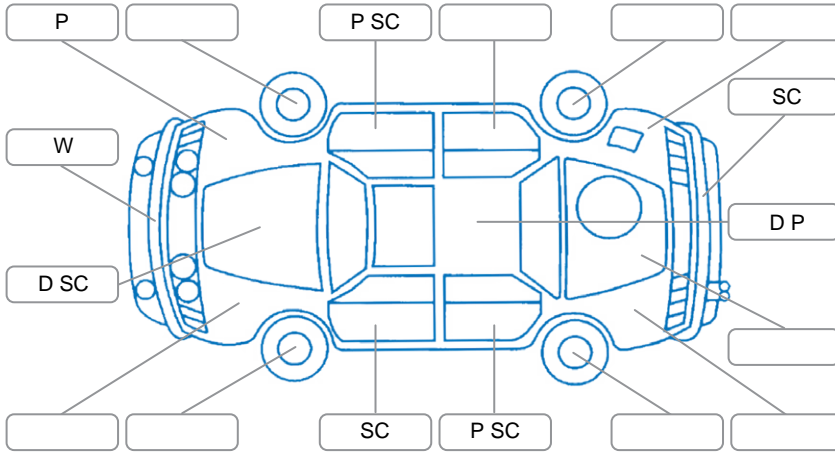

Report ID:	23,046,386	Version:	3
Created:	29 Apr 2026		

Make:	Jeep	Model:	Grand Cherokee
Body Style:	SUV	Year:	2017
Rego No.:	KPH452	Rego Expiry:	02 Oct 2025
WoF Expiry:	05 Dec 2025	Odometer:	199,678 Kms
Good No.:	23046386	VIN:	1C4RJFHJ3HC747719
Next Service:	198500- overdue	Service History:	No

Key

S = Scratch R = Rust C = Crack * = Decals W = Significant scuffs
 D = Dent PT = Paint defect P = Pin dent SC = Stone Chips

Note: some defects and blemishes may not be displayed in the diagram

Body Inspection Comments