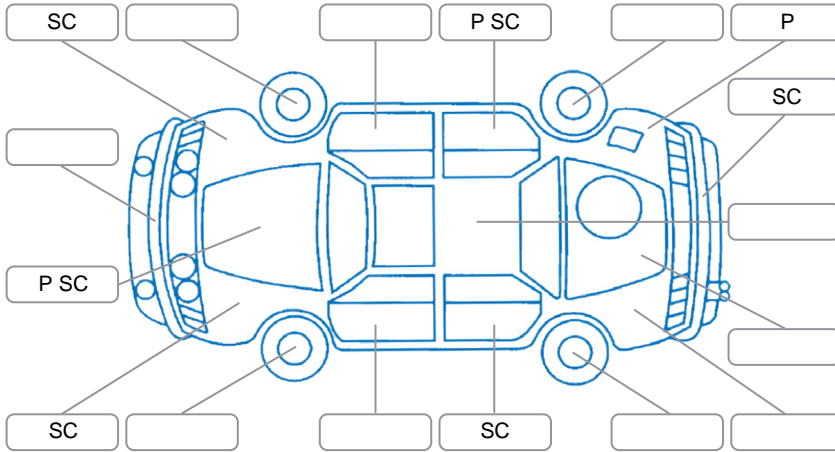

Key

S = Scratch R = Rust C = Crack * = Decals W = Significant scuffs
 D = Dent PT = Paint defect P = Pin dent SC = Stone Chips

Note: some defects and blemishes may not be displayed in the diagram

Body Inspection Comments

Conditions During Body Inspection

Dry

Under Carriage and Under Bonnet Inspection Comments

Interior Comments

Seats:	Good
Carpets:	Good
Panels:	Good
Dashboard:	Good

General Comments

Road Conditions During Test Drive	Dry	
Engine Timing Mechanism	Timing Chain	
Evidence of Cam Belt Replacement	<input type="checkbox"/> Yes <input type="checkbox"/> No	Kms
Inspected by:	Alana Saunders	
Published by:	Alana Saunders	
Inspection Date:	08 Apr 2026	