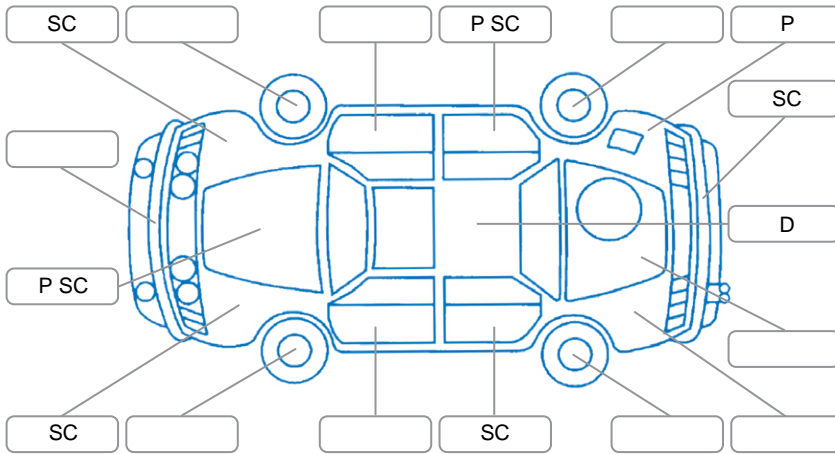

Key
 S = Scratch R = Rust C = Crack * = Decals W = Significant scuffs
 D = Dent PT = Paint defect P = Pin dent SC = Stone Chips

Note: some defects and blemishes may not be displayed in the diagram

Body Inspection Comments

Conditions During Body Inspection: Dry

Under Carriage and Under Bonnet Inspection Comments

Interior Comments

Seats:	Good
Carpets:	Good
Panels:	Good
Dashboard:	Good

General Comments

Road Conditions During Test Drive	Dry	
Engine Timing Mechanism	Timing Chain	
Evidence of Cam Belt Replacement	<input type="checkbox"/> Yes <input type="checkbox"/> No	Kms
Inspected by:	Alana Saunders	
Published by:	Kate Gibson	
Inspection Date:	08 Apr 2026	