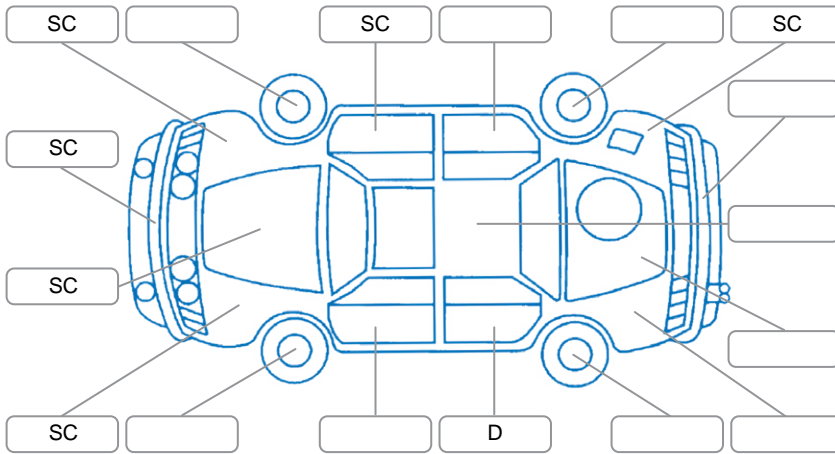

Report ID:	23,046,317	Version:	2
Created:	17 Apr 2026		

Make:	Hyundai	Model:	Santa FE
Body Style:	SUV	Year:	2022
Rego No.:	PGA299	Rego Expiry:	25 May 2026
WoF Expiry:	01 May 2027	Odometer:	93,996 Kms
Good No.:	23046317	VIN:	KMHS281HWMU414310
Next Service:	103000	Service History:	Yes

Key

S = Scratch R = Rust C = Crack * = Decals W = Significant scuffs
 D = Dent PT = Paint defect P = Pin dent SC = Stone Chips

Note: some defects and blemishes may not be displayed in the diagram

Body Inspection Comments

Conditions During Body Inspection: Dry

Under Carriage and Under Bonnet Inspection Comments

Interior Comments

Seats:	Good
Carpets:	Good
Panels:	Good
Dashboard:	Good

General Comments

Road Conditions During Test Drive	Dry	
Engine Timing Mechanism	Timing Chain	
Evidence of Cam Belt Replacement	<input type="checkbox"/> Yes <input type="checkbox"/> No	Kms
Inspected by:	Alana Saunders	
Published by:	Jodie Hallberg	
Inspection Date:	08 Apr 2026	