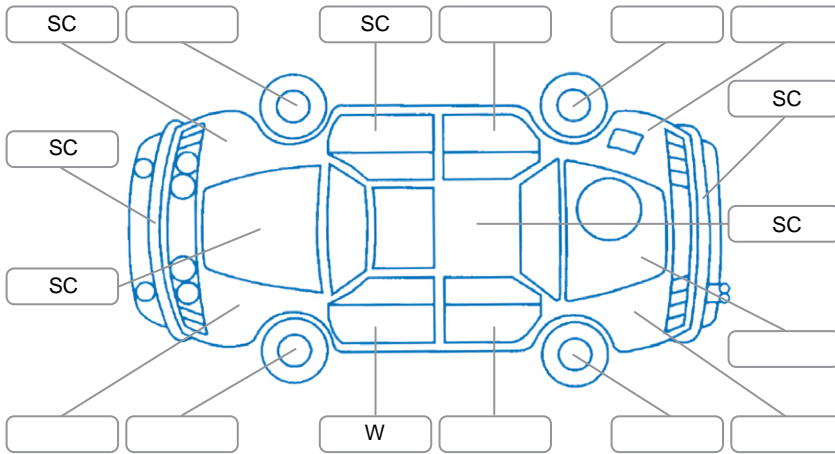

Report ID:	23,046,258	Version:	1
Created:	16 Apr 2026		

Make:	Suzuki	Model:	Swift
Body Style:	Hatchback	Year:	2022
Rego No.:	PFJ372	Rego Expiry:	25 Jul 2026
WoF Expiry:	28 Apr 2026	Odometer:	59,487 Kms
Good No.:	23046258	VIN:	JSAAZC83S00406634
Next Service:	70000	Service History:	No

**Key**  
 S = Scratch    R = Rust    C = Crack    \* = Decals    W = Significant scuffs  
 D = Dent    PT = Paint defect    P = Pin dent    SC = Stone Chips

Note: some defects and blemishes may not be displayed in the diagram