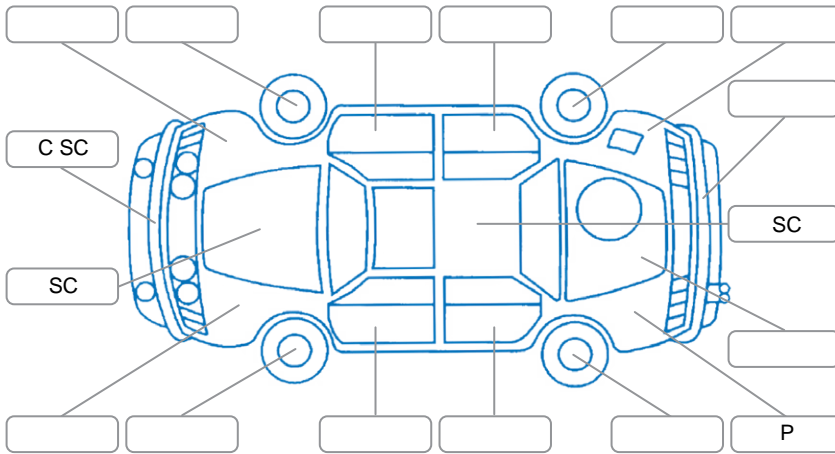

Report ID:	23,046,227	Version:	2
Created:	04 May 2026		

Make:	Hyundai	Model:	I30
Body Style:	Hatchback	Year:	2019
Rego No.:	MDW120	Rego Expiry:	28 May 2026
WoF Expiry:	21 Apr 2027	Odometer:	86,260 Kms
Good No.:	23046227	VIN:	TMAH3515MKJ093609
Next Service:	100000	Service History:	Yes

Key
 S = Scratch R = Rust C = Crack * = Decals W = Significant scuffs
 D = Dent PT = Paint defect P = Pin dent SC = Stone Chips

Note: some defects and blemishes may not be displayed in the diagram

Body Inspection Comments