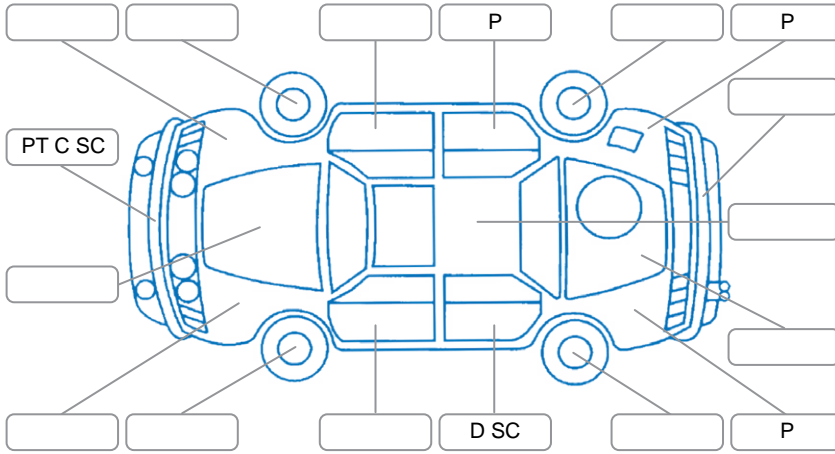

**Key**

S = Scratch    R = Rust    C = Crack    \* = Decals    W = Significant scuffs  
 D = Dent    PT = Paint defect    P = Pin dent    SC = Stone Chips

Note: some defects and blemishes may not be displayed in the diagram

**Body Inspection Comments**

Left rear taillight damaged

Conditions During Body Inspection

Dry

**Under Carriage and Under Bonnet Inspection Comments**

Oil seepage

**Interior Comments**

Seats:	Good
Carpets:	Good
Panels:	Good
Dashboard:	Good