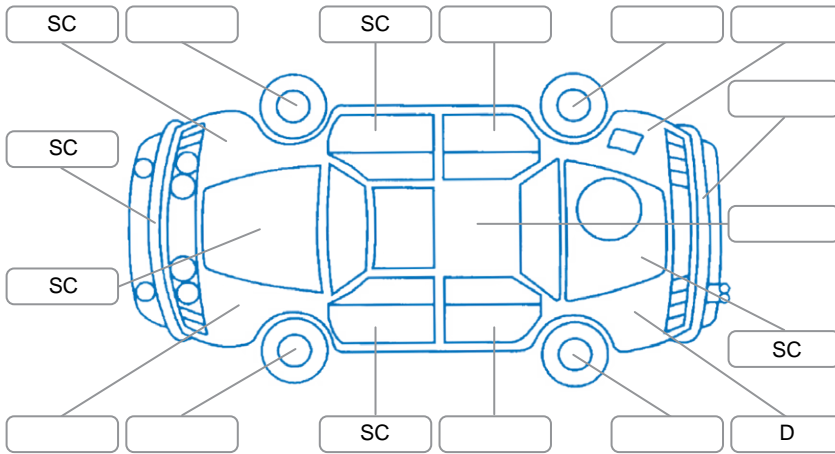

Report ID:	23,046,204	Version:	1
Created:	07 May 2026		

Make:	Ford	Model:	Ranger
Body Style:	Utility	Year:	2023
Rego No.:	PRF627	Rego Expiry:	15 Jul 2026
WoF Expiry:	20 Jan 2027	Odometer:	141,572 Kms
Good No.:	23046204	VIN:	MNACMFF60NW254300
Next Service:	148000	Service History:	Yes

Key

S = Scratch R = Rust C = Crack * = Decals W = Significant scuffs
 D = Dent PT = Paint defect P = Pin dent SC = Stone Chips

Note: some defects and blemishes may not be displayed in the diagram

Body Inspection Comments

Tiny crack in windscreen not in CVA

Conditions During Body Inspection

Dry

Under Carriage and Under Bonnet Inspection Comments

Interior Comments

Seats:	Good
Carpets:	Good
Panels:	Good
Dashboard:	Good

General Comments