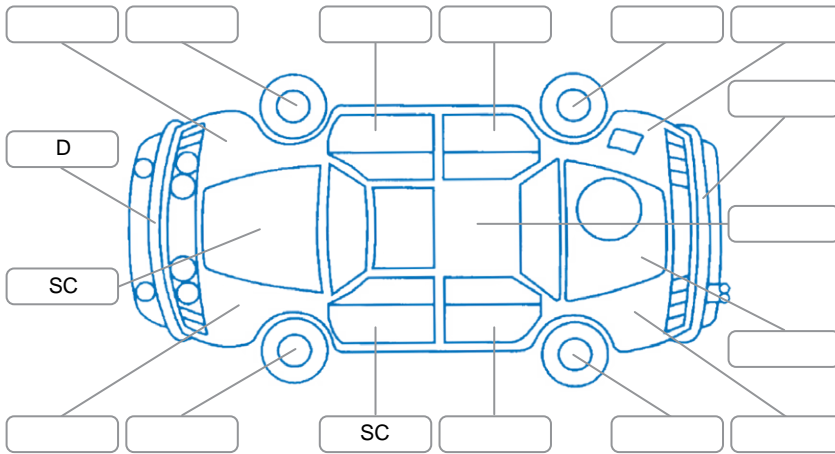

Key
 S = Scratch R = Rust C = Crack * = Decals W = Significant scuffs
 D = Dent PT = Paint defect P = Pin dent SC = Stone Chips

Note: some defects and blemishes may not be displayed in the diagram

Body Inspection Comments

Conditions During Body Inspection: Dry

Under Carriage and Under Bonnet Inspection Comments

Interior Comments

Seats:	Good
Carpets:	Good
Panels:	Good
Dashboard:	Good

General Comments

Road Conditions During Test Drive	Dry
Engine Timing Mechanism	Timing Chain
Evidence of Cam Belt Replacement	<input type="checkbox"/> Yes <input type="checkbox"/> No Kms
Inspected by:	Alana Saunders
Published by:	Alana Saunders
Inspection Date:	14 May 2026