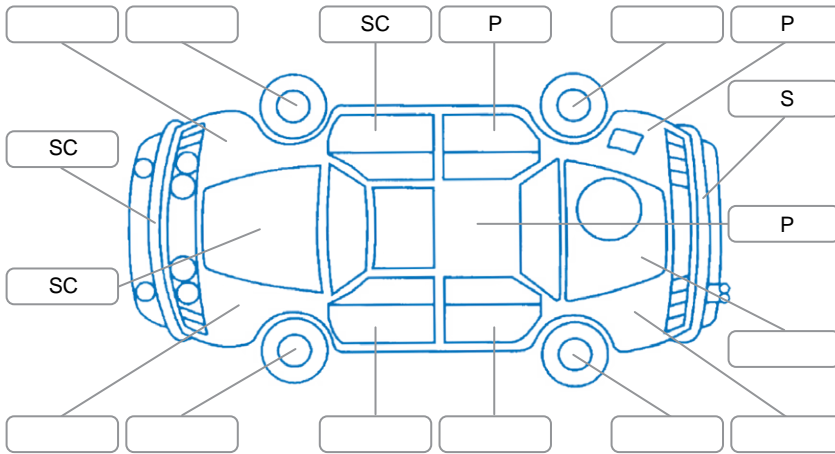

Key
 S = Scratch R = Rust C = Crack * = Decals W = Significant scuffs
 D = Dent PT = Paint defect P = Pin dent SC = Stone Chips

Note: some defects and blemishes may not be displayed in the diagram

Body Inspection Comments

Tire mobility kit

Conditions During Body Inspection Dry

Under Carriage and Under Bonnet Inspection Comments

Interior Comments

Seats:	Good
Carpets:	Good
Panels:	Good
Dashboard:	Good

General Comments

Road Conditions During Test Drive	Dry	
Engine Timing Mechanism	Timing Chain	
Evidence of Cam Belt Replacement	<input type="checkbox"/> Yes <input type="checkbox"/> No	Kms
Inspected by:	Alana Saunders	
Published by:	Alana Saunders	
Inspection Date:	15 May 2026	