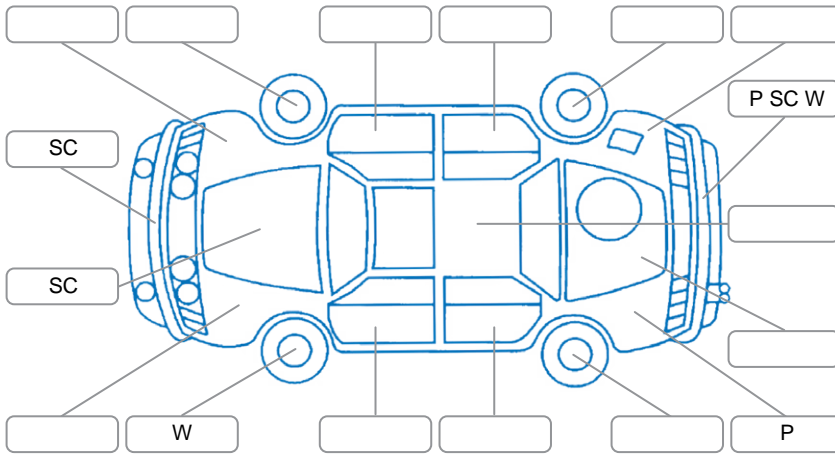

Key

S = Scratch R = Rust C = Crack * = Decals W = Significant scuffs
 D = Dent PT = Paint defect P = Pin dent SC = Stone Chips

Note: some defects and blemishes may not be displayed in the diagram

Body Inspection Comments

Minor crack in windscreen (needs repaired) left front tyre needs replaced (chunk out of tyre)

Conditions During Body Inspection Dry

Under Carriage and Under Bonnet Inspection Comments

Interior Comments

Seats:	Good
Carpets:	Good
Panels:	Good
Dashboard:	Good