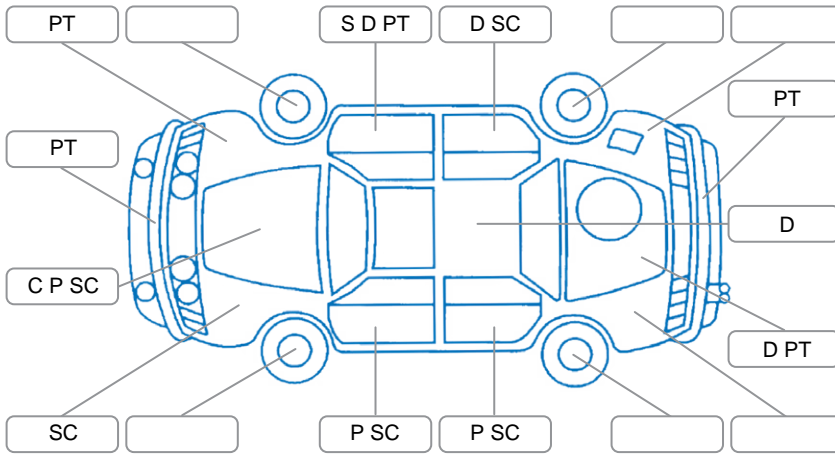

Report ID:	23,046,068	Version:	2
Created:	12 Jun 2026		

Make:	LDV	Model:	G10
Body Style:	Van	Year:	2019
Rego No.:	MCC403	Rego Expiry:	07 Oct 2026
WoF Expiry:	09 Jun 2026	Odometer:	175,458 Kms
Good No.:	23046068	VIN:	LSKG4AL17JA118288
Next Service:	172000 Overdue	Service History:	Yes

Key

S = Scratch R = Rust C = Crack * = Decals W = Significant scuffs
D = Dent PT = Paint defect P = Pin dent SC = Stone Chips

Note: some defects and blemishes may not be displayed in the diagram

Body Inspection Comments

Dents in cant rails

Conditions During Body Inspection

Dry

Under Carriage and Under Bonnet Inspection Comments

Interior Comments

Seats: drivers seat worn/cracked

Carpets: Good

Panels: Good