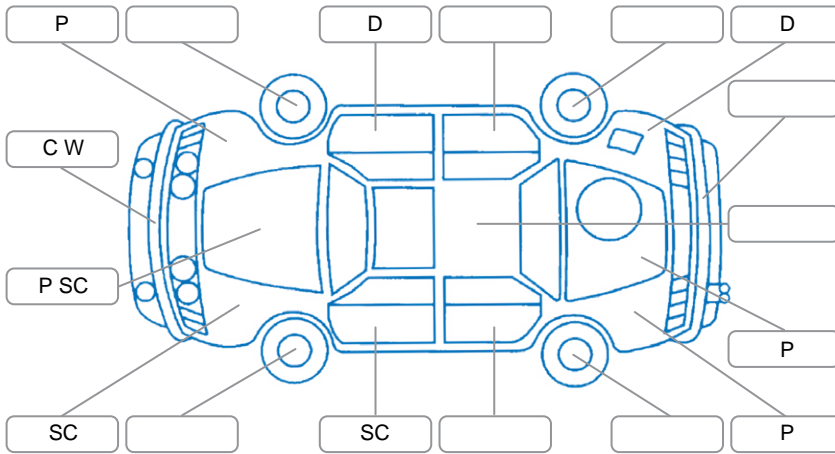

Key

S = Scratch R = Rust C = Crack * = Decals W = Significant scuffs
 D = Dent PT = Paint defect P = Pin dent SC = Stone Chips

Note: some defects and blemishes may not be displayed in the diagram

Body Inspection Comments

2x cracks in windscreen, right hand sill worn through to metal

Conditions During Body Inspection

Dry

Under Carriage and Under Bonnet Inspection Comments

Oil leak

Interior Comments

Seats:	small tear on drivers base pad
Carpets:	Good
Panels:	Good
Dashboard:	Good