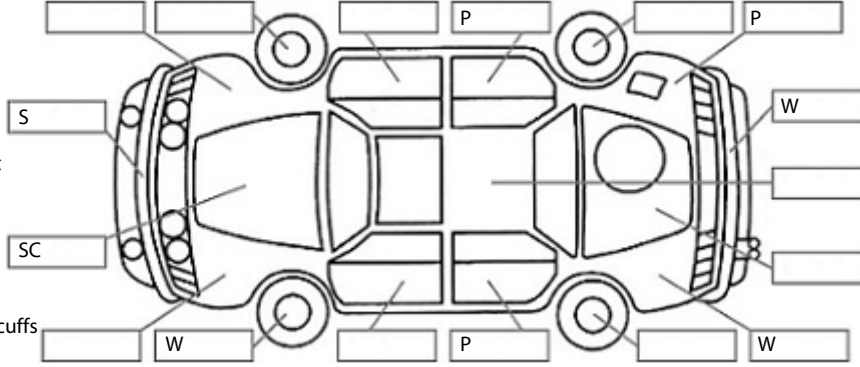

**Key:**

- S = scratch
- D = dent
- R = rust
- PT = paint defect
- C = crack
- P = pin dent
- \* = decals
- SC = stone chips
- W = significant scuffs

Body Inspection Comments

Note: some defects & blemishes may not be displayed in the diagram

Vehicle has Run Flat Tyres.

Conditions During Body Inspection: Dry

Under Carriage & Under Bonnet Inspection Comments

Front Wheel Drive.

Interior Comments

Seats	Good
Carpets	Good
Panels	Good
Dashboard	Good

General Comments