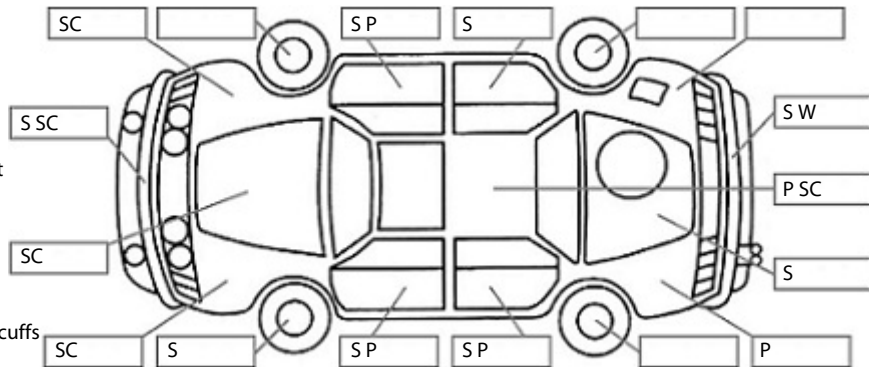

**Key:**

- S = scratch
- D = dent
- R = rust
- PT = paint defect
- C = crack
- P = pin dent
- \* = decals
- SC = stone chips
- W = significant scuffs

**Body Inspection Comments**

Note: some defects & blemishes may not be displayed in the diagram

Left front fog light lens has cracks all through it, but still works.

Conditions During Body Inspection: Dry

**Under Carriage & Under Bonnet Inspection Comments**
**Interior Comments**

Seats	Good
Carpets	Good
Panels	Average
Dashboard	Good

**General Comments**

Left & right side interior boot panels have a hole in them, about 20mm.

Road Conditions During Test Drive: Dry

Engine Timing Mechanism: Timing Chain  
 Evidence of Cam Belt Replacement: Not Applicable Kms: