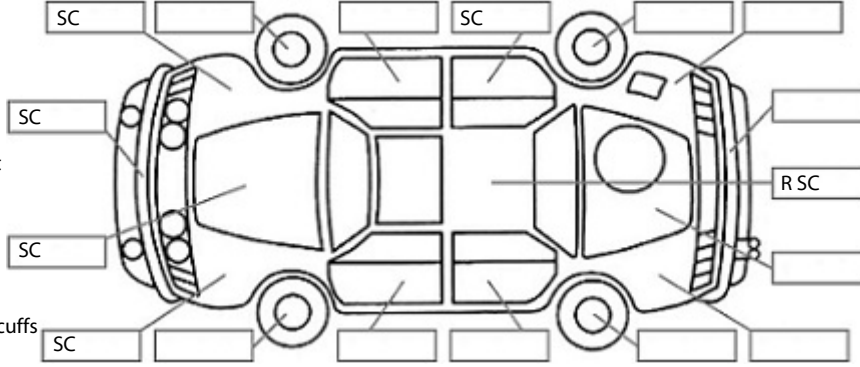

<b>Make:</b> Mazda	<b>Model:</b> Bt-50	<b>Body Style:</b> Utility
<b>Year:</b> 2018	<b>Registration:</b> LHK155	<b>Reg Expiry:</b> 15 Oct 2023
<b>WoF Expiry:</b> 18 Apr 2024	<b>Odometer:</b> 95,002 Kms	<b>Good No:</b> 22919336
<b>VIN:</b> MM0UR0YG10078577	<b>Next Service:</b> 100000	<b>Service History:</b> Yes

**Key:**

- S = scratch
- D = dent
- R = rust
- PT = paint defect
- C = crack
- P = pin dent
- \* = decals
- SC = stone chips
- W = significant scuffs

Body Inspection Comments

Note: some defects & blemishes may not be displayed in the diagram