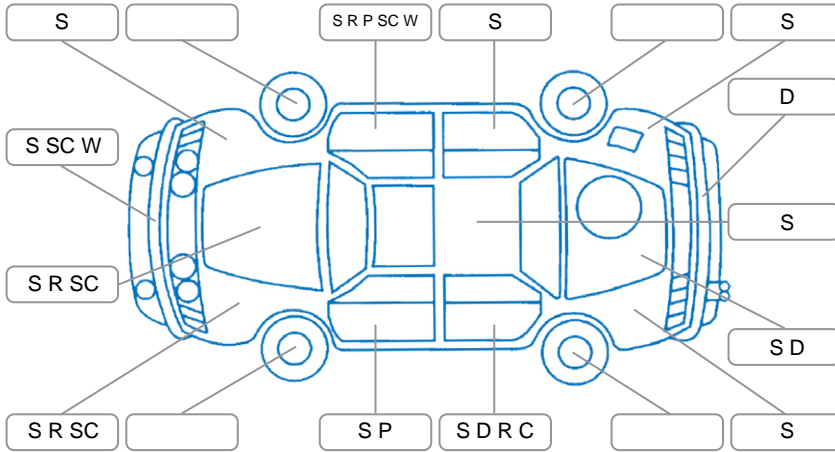

Report ID:	21,384,995	Version:	2
Created:	13 May 2026		

Make:	Mazda	Model:	Bt-50
Body Style:	Utility	Year:	2019
Rego No.:	MJY283	Rego Expiry:	02 Sep 2026
WoF Expiry:	26 May 2027	Odometer:	175,296 Kms
Good No.:	21384995	VIN:	MMOUR0YG100008510
Next Service:	181,000	Service History:	No

Key

S = Scratch R = Rust C = Crack * = Decals W = Significant scuffs
 D = Dent PT = Paint defect P = Pin dent SC = Stone Chips

Note: some defects and blemishes may not be displayed in the diagram

Body Inspection Comments

Conditions During Body Inspection

Dry

Under Carriage and Under Bonnet Inspection Comments

Interior Comments

Seats:	Drivers Seat & Shifter Torn
Carpets:	Average
Panels:	Average
Dashboard:	Average

General Comments