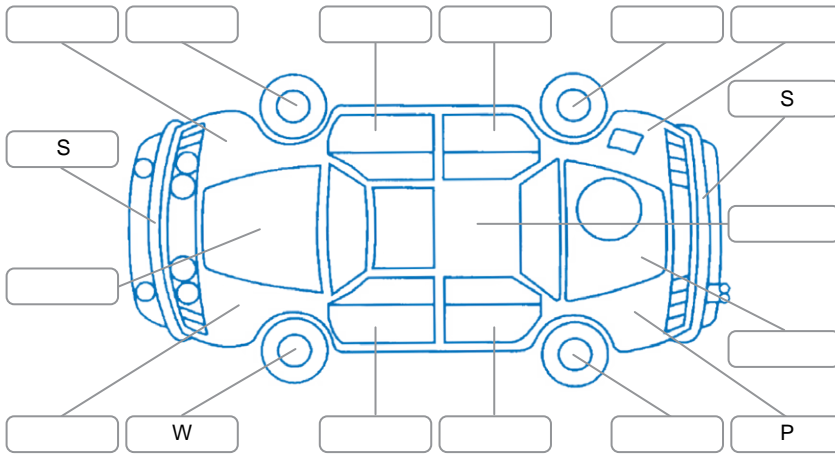

Key

S = Scratch R = Rust C = Crack * = Decals W = Significant scuffs
 D = Dent PT = Paint defect P = Pin dent SC = Stone Chips

Note: some defects and blemishes may not be displayed in the diagram

Body Inspection Comments

Minor crack on left side of windscreen.

Conditions During Body Inspection

Dry

Under Carriage and Under Bonnet Inspection Comments

Interior Comments

Seats:	Good
Carpets:	Good
Panels:	Good
Dashboard:	Good

General Comments