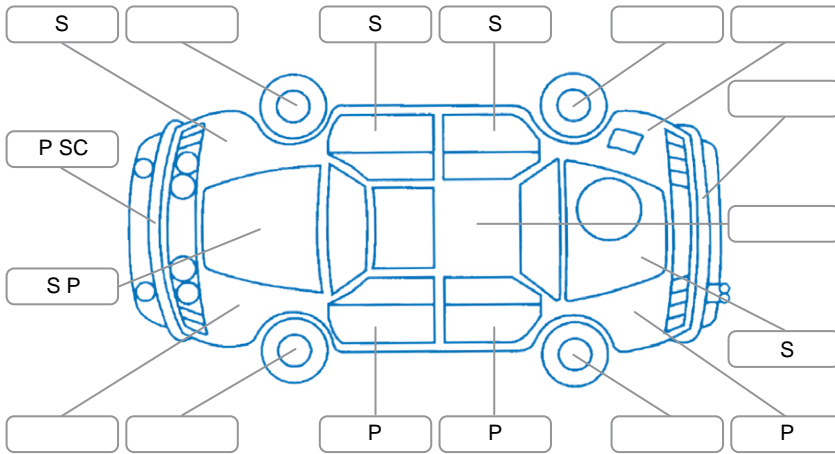

Report ID:	21,265,070	Version:	1
Created:	24 Mar 2026		

Make:	KIA	Model:	Sportage
Body Style:	SUV	Year:	2022
Rego No.:	PCM387	Rego Expiry:	28 Sep 2026
WoF Expiry:	24 Mar 2027	Odometer:	78,549 Kms
Good No.:	21265070	VIN:	KNAPU81CSN7040543
Next Service:	88,000 Kms.	Service History:	Yes

Key
 S = Scratch R = Rust C = Crack * = Decals W = Significant scuffs
 D = Dent PT = Paint defect P = Pin dent SC = Stone Chips

Note: some defects and blemishes may not be displayed in the diagram

Body Inspection Comments