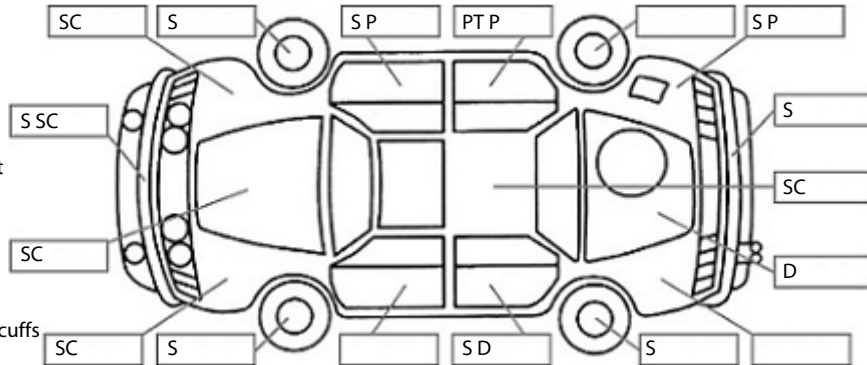

**Key:**

- S = scratch
- D = dent
- R = rust
- PT = paint defect
- C = crack
- P = pin dent
- \* = decals
- SC = stone chips
- W = significant scuffs

**Body Inspection Comments**

Note: some defects & blemishes may not be displayed in the diagram

Stone chips in windscreen. Minor scratches along right side sill.

Conditions During Body Inspection: Dry

**Under Carriage & Under Bonnet Inspection Comments**

**Interior Comments**

|           |      |
|-----------|------|
| Seats     | Good |
| Carpets   | Good |
| Panels    | Good |
| Dashboard | Good |