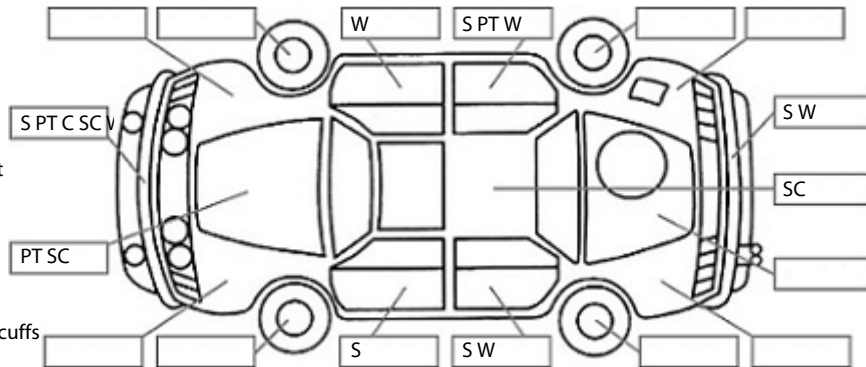

Key:

- S = scratch
- D = dent
- R = rust
- PT = paint defect
- C = crack
- P = pin dent
- * = decals
- SC = stone chips
- W = significant scuffs

Body Inspection Comments

Right cant rail dents and damage

Note: some defects & blemishes may not be displayed in the diagram

Conditions During Body Inspection: Wet

Under Carriage & Under Bonnet Inspection Comments

- Radiator cap broken
- Coolant leaks around water pump area
- Engine oil leaks
- Minor diff oil leak
- Wrong battery/terminals
- Power steering fluid leak around pump