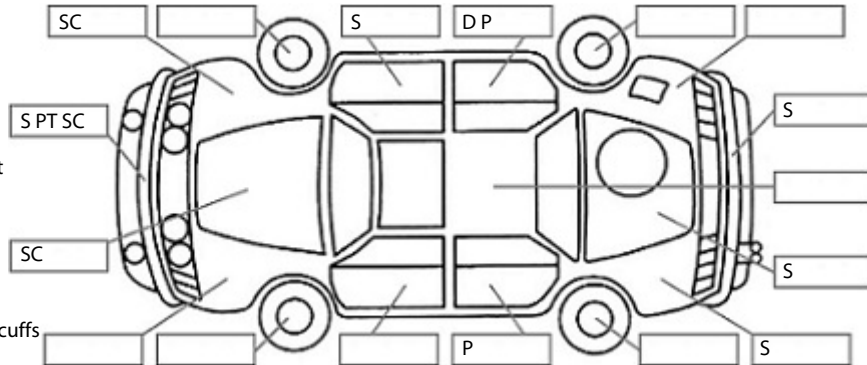

<b>Make:</b> Nissan	<b>Model:</b> Terrano	<b>Body Style:</b> Wagon
<b>Year:</b> 1998	<b>Registration:</b> CFL425	<b>Reg Expiry:</b> 18 Jan 2020
<b>WoF Expiry:</b> 29 Jul 2020	<b>Odometer:</b> 284,682 Kms	<b>Good No:</b> 20012215
<b>VIN:</b> 7A8DH2B0704570236	<b>Next Service:</b> 288,500kms	<b>Service History:</b> No

**Key:**

- S = scratch
- D = dent
- R = rust
- PT = paint defect
- C = crack
- P = pin dent
- \* = decals
- SC = stone chips
- W = significant scuffs

**Body Inspection Comments**

Note: some defects & blemishes may not be displayed in the diagram

Petrol flap is bent & is not fitting correctly. Drivers door monsoon shield has parts of it missing. Stone crack/hole in right front head light, has been sealed up.

Conditions During Body Inspection: Dry

**General Comments**

Carpet in right front foot well area has a hole in it, all carpets are dirty & stains in them. Stitching split on base of drivers seat.

Road Conditions During Test Drive: Dry

Engine Timing Mechanism: Cambelt  
 Evidence of Cam Belt Replacement: No Kms: