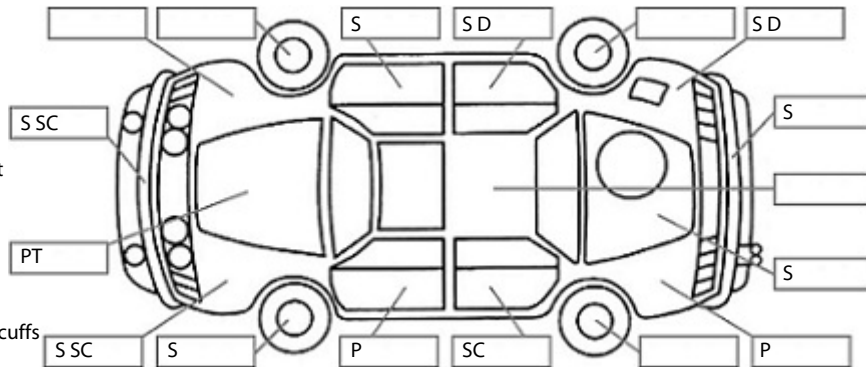

Key:

- S = scratch
- D = dent
- R = rust
- PT = paint defect
- C = crack
- P = pin dent
- * = decals
- SC = stone chips
- W = significant scuffs

Body Inspection Comments

1 remote key damage

Note: some defects & blemishes may not be displayed in the diagram

Engine Timing Mechanism: Timing Chain

Evidence of Cam Belt Replacement: Not Applicable Kms:

	Pass	Fail	N/A
Engine			
Oil level	✓		
Smoke & fumes	✓		
Performance	✓		
Noise	✓		
Cooling System			
Coolant condition	✓		
Performance	✓		
Radiator / Hoses (visual)	✓		
Transmission			
Operation	✓		
Noise	✓		
Clutch			✓
CV joints	✓		
Wheel bearings	✓		
Brakes			
Performance	✓		
Hand Brake	✓		
Tyres (lowest observed tread depth of tyres)			
Left front	5	mm	
Right front	6	mm	
Left rear	5	mm	
Right rear	5	mm	
Spare	Yes		
Suspension			
Suspension performance	✓		
Steering performance	✓		
Shock absorbers	✓		
Air Conditioning / Heater			
Operation	✓		
Electrical / Accessories			
Head lights	✓		
Tail lights	✓		
Indicators	✓		
Dashboard warning lights	✓		
Wipers (front & rear)	✓		
Window winder FL	✓		
Window winder FR	✓		
Window winder RL	✓		
Window winder RR	✓		
Rear view mirrors	✓		
Radio (basic test only)	✓		
CD (basic test only)	✓		
Number of keys	3		
Central locking	✓		
Remote locking	✓		
Sat. Nav. (basic test only)			✓
Reversing camera			✓