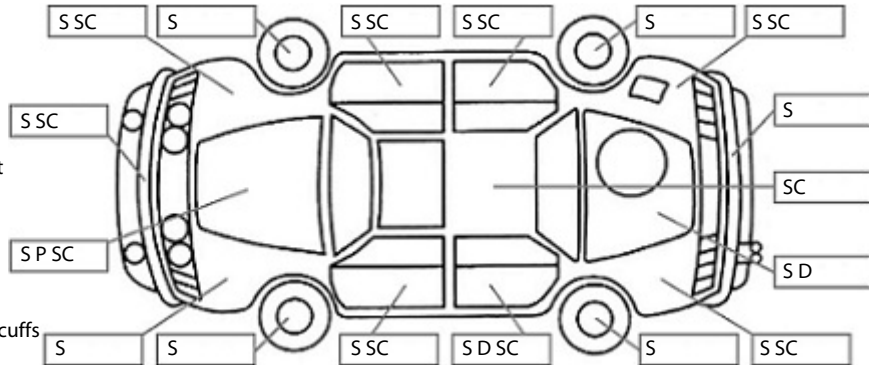

Key:

- S = scratch
- D = dent
- R = rust
- PT = paint defect
- C = crack
- P = pin dent
- * = decals
- SC = stone chips
- W = significant scuffs

Body Inspection Comments

Note: some defects & blemishes may not be displayed in the diagram

Road Conditions During Test Drive: Dry

 Engine Timing Mechanism: Timing Chain
 Evidence of Cam Belt Replacement: Not Applicable Kms:

	Pass	Fail	N/A
Engine			
Oil level	✓		
Smoke & fumes	✓		
Performance	✓		
Noise	✓		
Cooling System			
Coolant condition	✓		
Performance	✓		
Radiator / Hoses (visual)	✓		
Transmission			
Operation	✓		
Noise	✓		
Clutch			✓
CV joints	✓		
Wheel bearings	✓		
Brakes			
Performance	✓		
Hand Brake	✓		
Tyres (lowest observed tread depth of tyres)			
Left front	3	mm	
Right front	3	mm	
Left rear	2	mm	
Right rear	2	mm	
Spare		Yes	
Suspension			
Suspension performance	✓		
Steering performance	✓		
Shock absorbers	✓		
Air Conditioning / Heater			
Operation		✓	
Electrical / Accessories			
Head lights	✓		
Tail lights	✓		
Indicators	✓		
Dashboard warning lights	✓		
Wipers (front & rear)	✓		
Window winder FL	✓		
Window winder FR	✓		
Window winder RL	✓		
Window winder RR	✓		
Rear view mirrors	✓		
Radio (basic test only)	✓		
CD (basic test only)	✓		
Number of keys	1		
Central locking	✓		
Remote locking	✓		
Sat. Nav. (basic test only)			✓
Reversing camera			✓