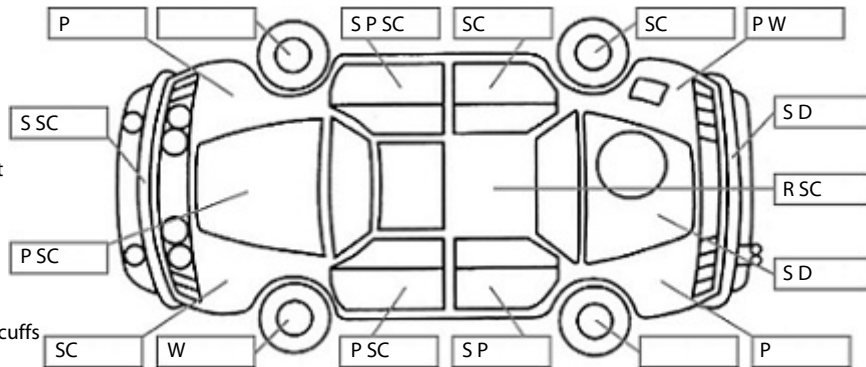

Key:

- S = scratch
- D = dent
- R = rust
- PT = paint defect
- C = crack
- P = pin dent
- * = decals
- SC = stone chips
- W = significant scuffs

Note: some defects & blemishes may not be displayed in the diagram

Body Inspection Comments

L/F bumper clip hole broken.
L/R mud flap missing.
High level brake light broken.
Tuf deck damaged.

Conditions During Body Inspection: Dry

Under Carriage & Under Bonnet Inspection Comments