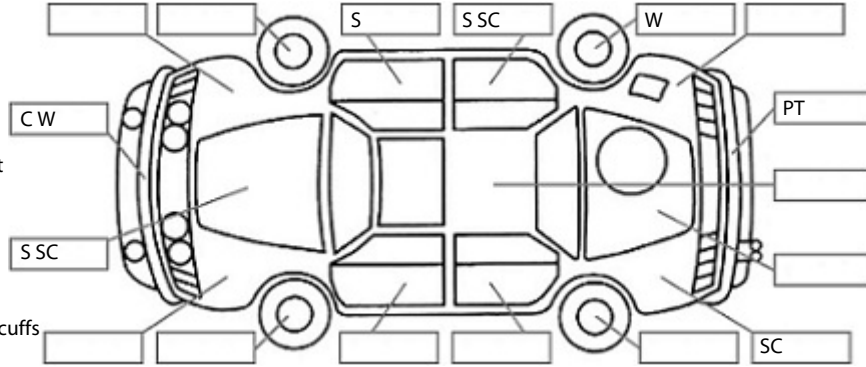

<b>Make:</b> Nissan	<b>Model:</b> Wingroad	<b>Body Style:</b> Wagon
<b>Year:</b> 2004	<b>Registration:</b> DAD643	<b>Reg Expiry:</b> 24 Jul 2020
<b>WoF Expiry:</b> 26 Apr 2020	<b>Odometer:</b> 229,233 Kms	<b>Good No:</b> 19887002
<b>VIN:</b> 7A8DH5G0705428219	<b>Next Service:</b> 234,300	<b>Service History:</b> No

**Key:**

- S = scratch
- D = dent
- R = rust
- PT = paint defect
- C = crack
- P = pin dent
- \* = decals
- SC = stone chips
- W = significant scuffs

**Body Inspection Comments**

Note: some defects & blemishes may not be displayed in the diagram

Front left body skirt broken off body clips

Conditions During Body Inspection: Dry

**Under Carriage & Under Bonnet Inspection Comments**

Under body surface rust

**Interior Comments**

Seats	Good
Carpets	drivers foot well ripped otherwise good
Panels	Good
Dashboard	Good