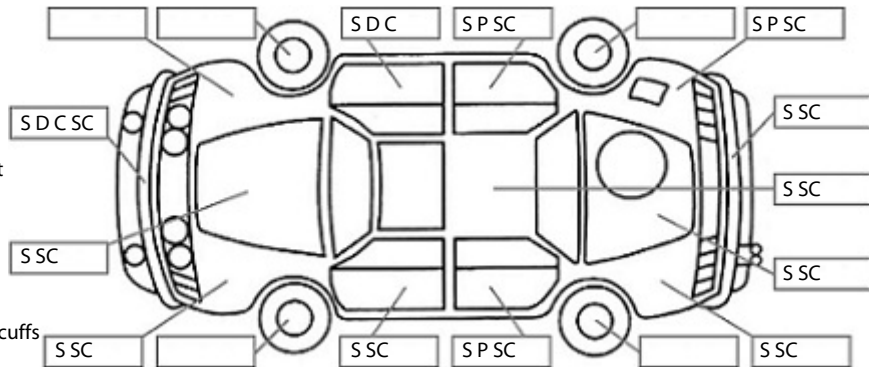

Key:

- S = scratch
- D = dent
- R = rust
- PT = paint defect
- C = crack
- P = pin dent
- * = decals
- SC = stone chips
- W = significant scuffs

Body Inspection Comments

Note: some defects & blemishes may not be displayed in the diagram