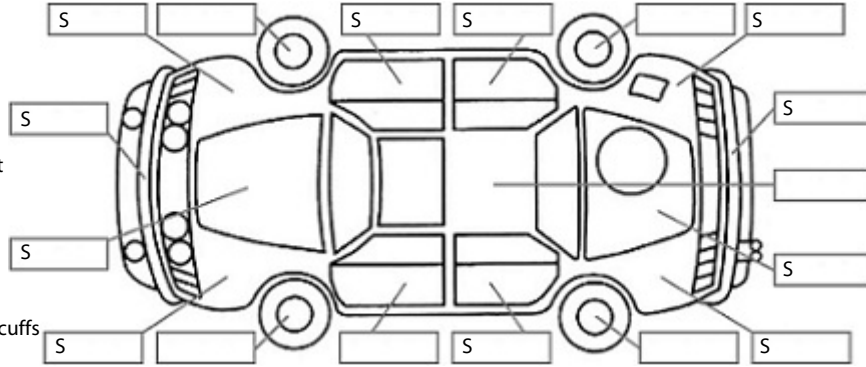

Make: Nissan	Model: Lafesta	Body Style: Wagon
Year: 2006	Registration: GRR785	Reg Expiry: 24 Aug 2020
WoF Expiry: 25 Feb 2020	Odometer: 175,886 Kms	Good No: 19873877
VIN: 7AT0DH7DX1310400E	Next Service: 185886	Service History: Yes

Key:

- S = scratch
- D = dent
- R = rust
- PT = paint defect
- C = crack
- P = pin dent
- * = decals
- SC = stone chips
- W = significant scuffs

Body Inspection Comments

Note: some defects & blemishes may not be displayed in the diagram