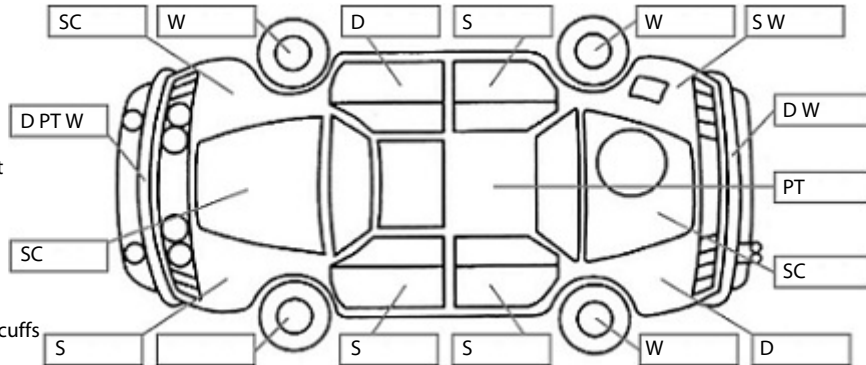

**Key:**

- S = scratch
- D = dent
- R = rust
- PT = paint defect
- C = crack
- P = pin dent
- \* = decals
- SC = stone chips
- W = significant scuffs

**Body Inspection Comments**

Note: some defects & blemishes may not be displayed in the diagram

Dent right A pillar. Right mirror needs painting. Left front wheel trim missing.

Conditions During Body Inspection: Dry

**Under Carriage & Under Bonnet Inspection Comments**

**Interior Comments**

Seats	Good
Carpets	Poor
Panels	Good
Dashboard	Good