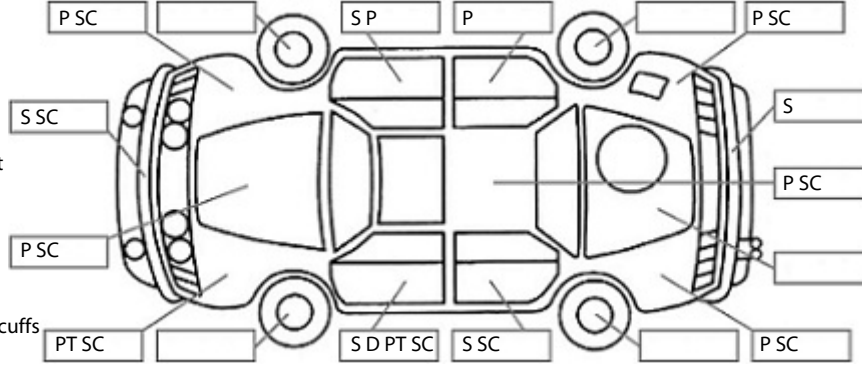

Key:

- S = scratch
- D = dent
- R = rust
- PT = paint defect
- C = crack
- P = pin dent
- * = decals
- SC = stone chips
- W = significant scuffs

Body Inspection Comments

Note: some defects & blemishes may not be displayed in the diagram

Conditions During Body Inspection: Dry

Under Carriage & Under Bonnet Inspection Comments

Coolant additive concentration below manufacturers recommended level, suggest coolant change. Engine has oil leaks.
LF tyre has outer edge wear.