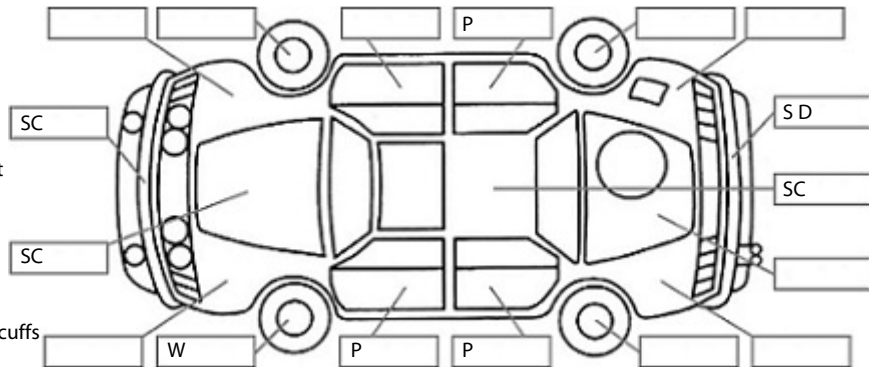

Key:

- S = scratch
- D = dent
- R = rust
- PT = paint defect
- C = crack
- P = pin dent
- * = decals
- SC = stone chips
- W = significant scuffs

Body Inspection Comments

/

Note: some defects & blemishes may not be displayed in the diagram

Engine Timing Mechanism: Timing Chain
 Evidence of Cam Belt Replacement: Not Applicable Kms:

	Pass	Fail	N/A
Engine			
Oil level	✓		
Smoke & fumes	✓		
Performance	✓		
Noise	✓		
Cooling System			
Coolant condition	✓		
Performance	✓		
Radiator / Hoses (visual)	✓		
Transmission			
Operation	✓		
Noise	✓		
Clutch			✓
CV joints	✓		
Wheel bearings	✓		
Brakes			
Performance	✓		
Hand Brake	✓		
Tyres (lowest observed tread depth of tyres)			
Left front	4.0	mm	
Right front	4.0	mm	
Left rear	5.0	mm	
Right rear	5.0	mm	
Spare	Yes		
Suspension			
Suspension performance	✓		
Steering performance	✓		
Shock absorbers	✓		
Air Conditioning / Heater			
Operation	✓		
Electrical / Accessories			
Head lights	✓		
Tail lights	✓		
Indicators	✓		
Dashboard warning lights	✓		
Wipers (front & rear)	✓		
Window winder FL	✓		
Window winder FR	✓		
Window winder RL	✓		
Window winder RR	✓		
Rear view mirrors	✓		
Radio (basic test only)	✓		
CD (basic test only)	✓		
Number of keys	1		
Central locking	✓		
Remote locking	✓		
Sat. Nav. (basic test only)			✓
Reversing camera			✓