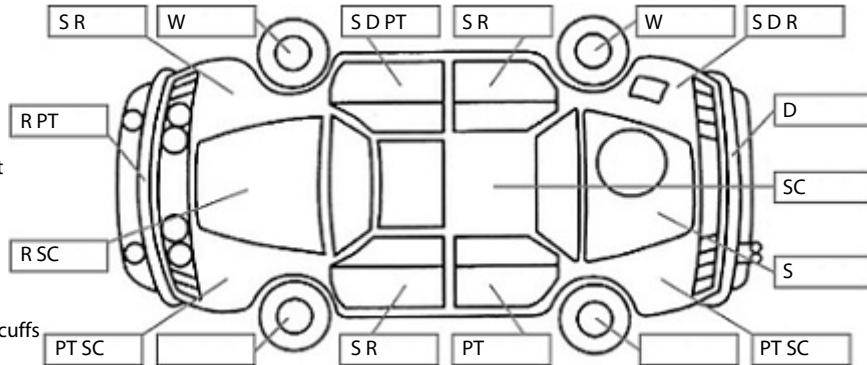

Make: Nissan	Model: Navara	Body Style: Utility
Year: 1999	Registration: YB5967	Reg Expiry: 19 Nov 2019
WoF Expiry: 25 Dec 2019	Odometer: 349,504 Kms	Good No: 19866122
VIN: JN1CHGD22A000074E	Next Service: 352,000	Service History: No

Key:

- S = scratch
- D = dent
- R = rust
- PT = paint defect
- C = crack
- P = pin dent
- * = decals
- SC = stone chips
- W = significant scuffs

Note: some defects & blemishes may not be displayed in the diagram

Conditions During Body Inspection: Dry

Under Carriage & Under Bonnet Inspection Comments

- Engine oil leak
- Gearbox oil leak
- Underbody surface rust
- Rear wheel drive

Interior Comments

Seats	Good
Carpets	Good
Panels	Average
Dashboard	Good