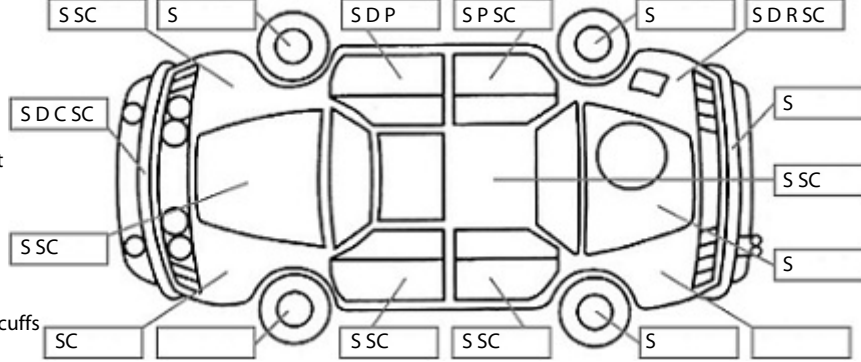

<b>Make:</b> Toyota	<b>Model:</b> Caldina	<b>Body Style:</b> Wagon
<b>Year:</b> 1999	<b>Registration:</b> FTD380	<b>Reg Expiry:</b> 21 Jan 2020
<b>WoF Expiry:</b> 26 Feb 2020	<b>Odometer:</b> 192,707 Kms	<b>Good No:</b> 19865449
<b>VIN:</b> 7A8H6240708024546	<b>Next Service:</b> 198000	<b>Service History:</b> No

**Key:**

- S = scratch
- D = dent
- R = rust
- PT = paint defect
- C = crack
- P = pin dent
- \* = decals
- SC = stone chips
- W = significant scuffs

Note: some defects & blemishes may not be displayed in the diagram

Body Inspection Comments

Tailgate handle surround broken ,

Conditions During Body Inspection: Dry

Under Carriage & Under Bonnet Inspection Comments

Minor oil leak ,

Interior Comments

Seats	Average
Carpets	Average
Panels	middle console lid broken ,
Dashboard	Average