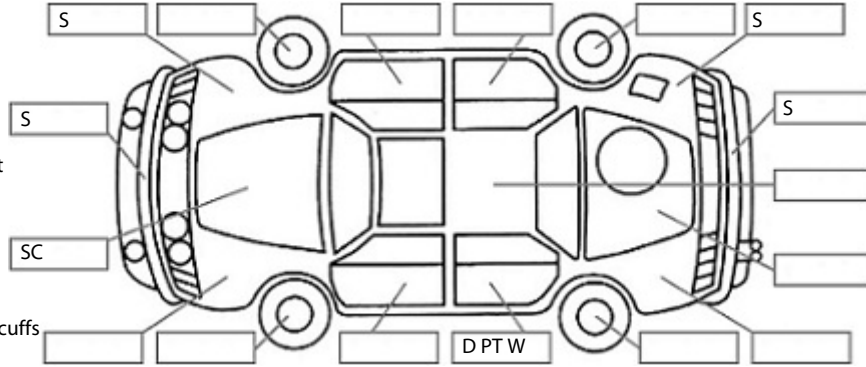

Key:

- S = scratch
- D = dent
- R = rust
- PT = paint defect
- C = crack
- P = pin dent
- * = decals
- SC = stone chips
- W = significant scuffs

Note: some defects & blemishes may not be displayed in the diagram