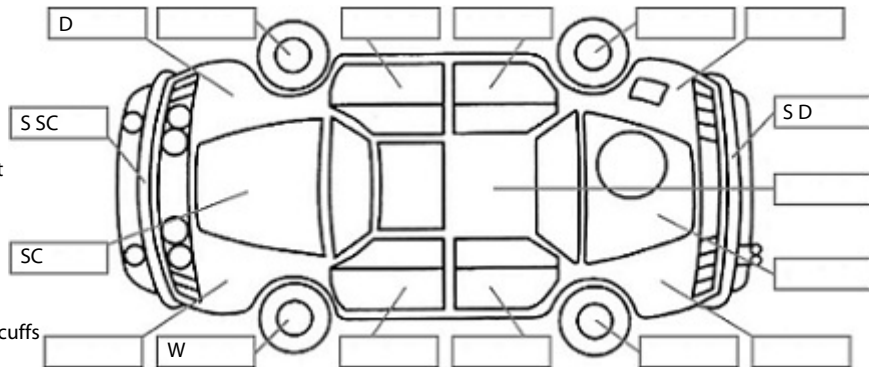

Key:

- S = scratch
- D = dent
- R = rust
- PT = paint defect
- C = crack
- P = pin dent
- * = decals
- SC = stone chips
- W = significant scuffs

Body Inspection Comments

Note: some defects & blemishes may not be displayed in the diagram

Conditions During Body Inspection: Wet

Under Carriage & Under Bonnet Inspection Comments

Left tie rod play

Interior Comments

Seats	Good
Carpets	Good
Panels	Good
Dashboard	Good

General Comments

2wd

Road Conditions During Test Drive: Wet

Engine Timing Mechanism: Timing Chain

Evidence of Cam Belt Replacement: Not Applicable Kms:

	Pass	Fail	N/A
Engine			
Oil level	✓		
Smoke & fumes	✓		
Performance	✓		
Noise	✓		
Cooling System			
Coolant condition	✓		
Performance	✓		
Radiator / Hoses (visual)	✓		
Transmission			
Operation	✓		
Noise	✓		
Clutch			✓
CV joints	✓		
Wheel bearings	✓		
Brakes			
Performance	✓		
Hand Brake	✓		
Tyres (lowest observed tread depth of tyres)			
Left front	3	mm	
Right front	3	mm	
Left rear	5	mm	
Right rear	4	mm	
Spare		Yes	
Suspension			
Suspension performance	✓		
Steering performance	✓		
Shock absorbers	✓		
Air Conditioning / Heater			
Operation			✓
Electrical / Accessories			
Head lights	✓		
Tail lights	✓		
Indicators	✓		
Dashboard warning lights	✓		
Wipers (front & rear)	✓		
Window winder FL	✓		
Window winder FR	✓		
Window winder RL	✓		
Window winder RR	✓		
Rear view mirrors	✓		
Radio (basic test only)	✓		
CD (basic test only)	✓		
Number of keys	1		
Central locking	✓		
Remote locking	✓		
Sat. Nav. (basic test only)			✓
Reversing camera			✓