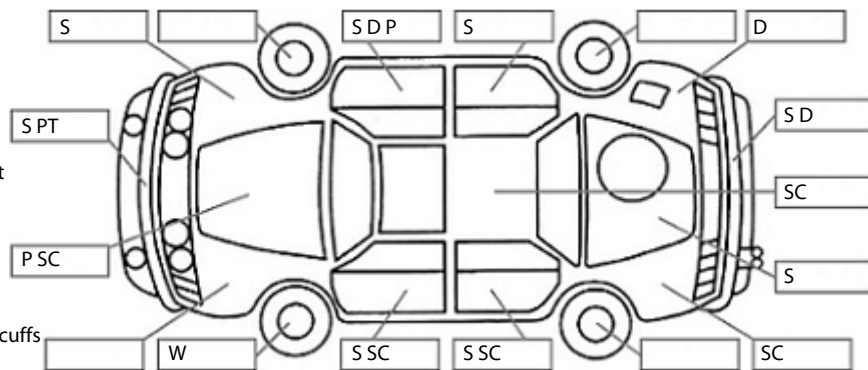

Key:

- S = scratch
- D = dent
- R = rust
- PT = paint defect
- C = crack
- P = pin dent
- * = decals
- SC = stone chips
- W = significant scuffs

Body Inspection Comments

Stone chip on front windscreen

Note: some defects & blemishes may not be displayed in the diagram