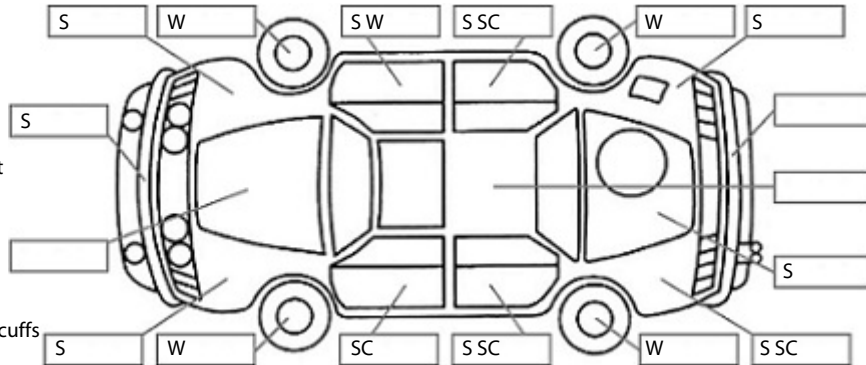

Make: Nissan	Model: Lafesta	Body Style: SUV
Year: 2008	Registration: MGF516	Reg Expiry: 18 Jan 2020
WoF Expiry: 26 Nov 2020	Odometer: 97,898 Kms	Good No: 19859006
VIN: 7AT0DH7DX19209715	Next Service: 104670	Service History: No

Key:

- S = scratch
- D = dent
- R = rust
- PT = paint defect
- C = crack
- P = pin dent
- * = decals
- SC = stone chips
- W = significant scuffs

Body Inspection Comments

Note: some defects & blemishes may not be displayed in the diagram