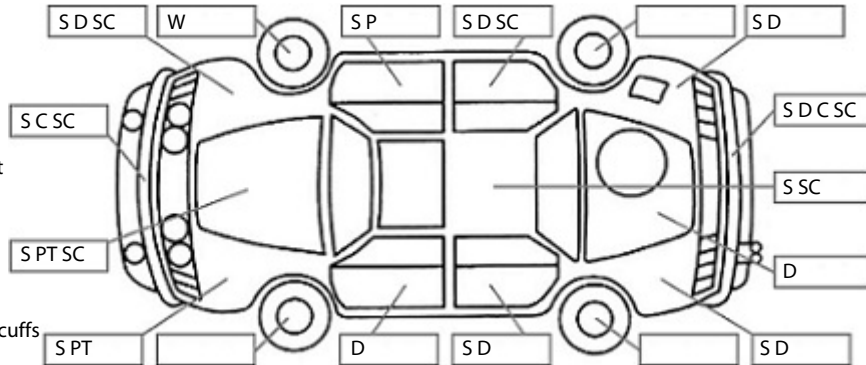

<b>Make:</b> Subaru	<b>Model:</b> Legacy	<b>Body Style:</b> Wagon
<b>Year:</b> 2000	<b>Registration:</b> DBC667	<b>Reg Expiry:</b> 04 Apr 2020
<b>WoF Expiry:</b> 26 Feb 2020	<b>Odometer:</b> 313,509 Kms	<b>Good No:</b> 19858976
<b>VIN:</b> 7A8GF0B0705114236	<b>Next Service:</b> 318,000	<b>Service History:</b> No

**Key:**

- S = scratch
- D = dent
- R = rust
- PT = paint defect
- C = crack
- P = pin dent
- \* = decals
- SC = stone chips
- W = significant scuffs

Note: some defects & blemishes may not be displayed in the diagram