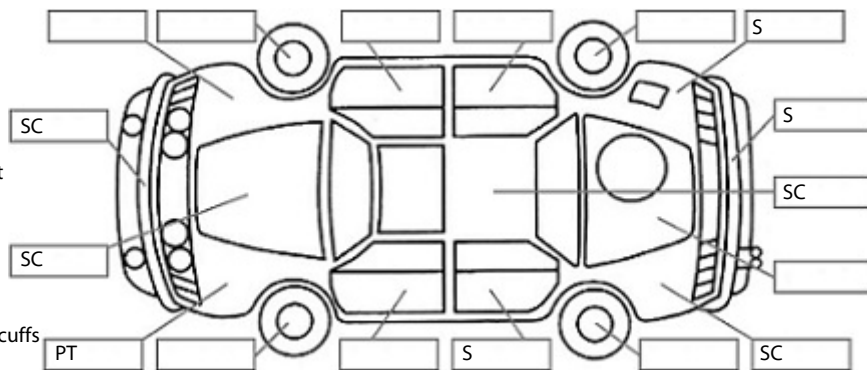

**Key:**

- S = scratch
- D = dent
- R = rust
- PT = paint defect
- C = crack
- P = pin dent
- \* = decals
- SC = stone chips
- W = significant scuffs

Body Inspection Comments

Note: some defects &amp; blemishes may not be displayed in the diagram

 Engine Timing Mechanism: Timing Chain  
 Evidence of Cam Belt Replacement: Not Applicable Kms:

	Pass	Fail	N/A
<b>Engine</b>			
Oil level	✓		
Smoke & fumes	✓		
Performance	✓		
Noise	✓		
<b>Cooling System</b>			
Coolant condition	✓		
Performance	✓		
Radiator / Hoses (visual)	✓		
<b>Transmission</b>			
Operation	✓		
Noise	✓		
Clutch			✓
CV joints	✓		
Wheel bearings	✓		
<b>Brakes</b>			
Performance	✓		
Hand Brake	✓		
<b>Tyres</b> (lowest observed tread depth of tyres)			
Left front	5.7	mm	
Right front	5.9	mm	
Left rear	6.6	mm	
Right rear	6.8	mm	
Spare	Yes		
<b>Suspension</b>			
Suspension performance	✓		
Steering performance	✓		
Shock absorbers	✓		
<b>Air Conditioning / Heater</b>			
Operation	✓		
<b>Electrical / Accessories</b>			
Head lights	✓		
Tail lights	✓		
Indicators	✓		
Dashboard warning lights	✓		
Wipers (front & rear)	✓		
Window winder FL	✓		
Window winder FR	✓		
Window winder RL	✓		
Window winder RR	✓		
Rear view mirrors	✓		
Radio (basic test only)	✓		
CD (basic test only)	✓		
Number of keys	1		
Central locking	✓		
Remote locking	✓		
Sat. Nav. (basic test only)			✓
Reversing camera			✓